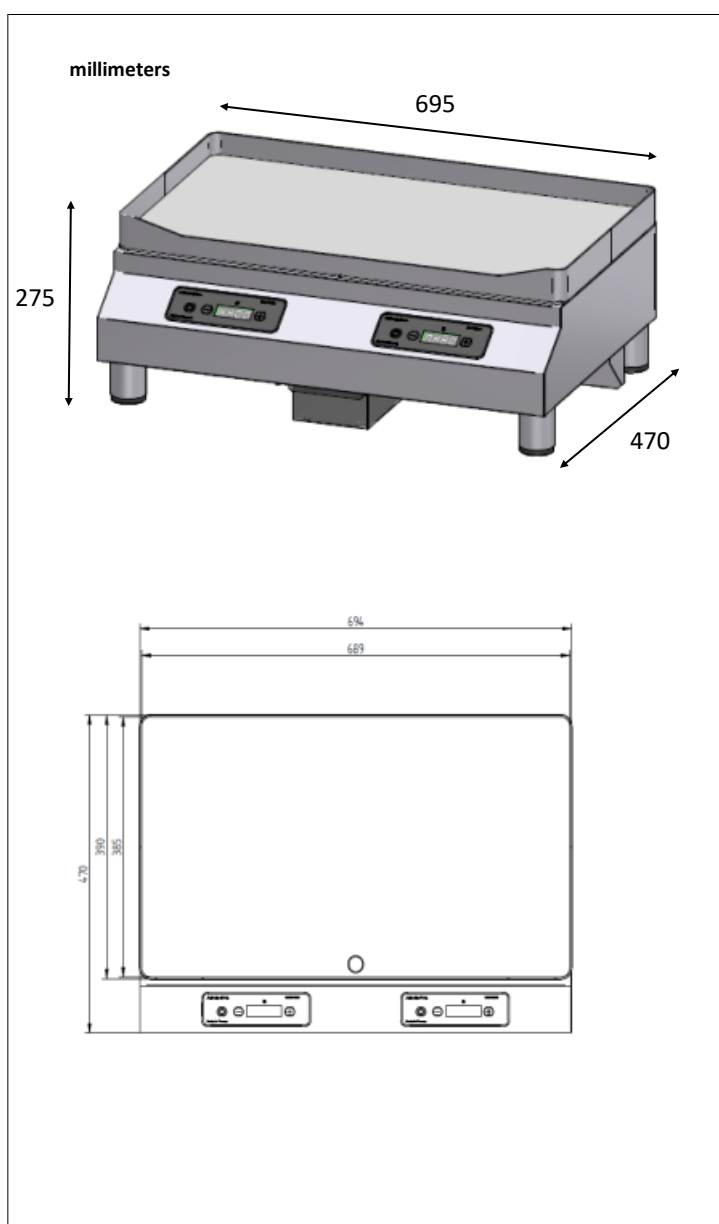

### TECHNICAL FEATURES

<b>External structure</b>	AISI 304 stainless steel
<b>Dimensions</b>	470 x 695 x 265
<b>Power</b>	8000W
<b>Cooking surface</b>	Grill surface in a multilayer material
<b>Control panel</b>	Capacitive touches control panel
<b>Amp</b>	2 x 12 A
<b>Functions</b>	(x2) On/Off, manual power and temperature setting (+/-) with 4 digits display
<b>Power supply</b>	400V AC 40– 70 Hz
<b>Weight</b>	28 kg kg / 61,7 lbs.
<b>Standards</b>	Complies with European standards for safety of electrical appliances.
<b>Details &amp; Options</b>	Including a power cord and a washable filter (wash regularly).